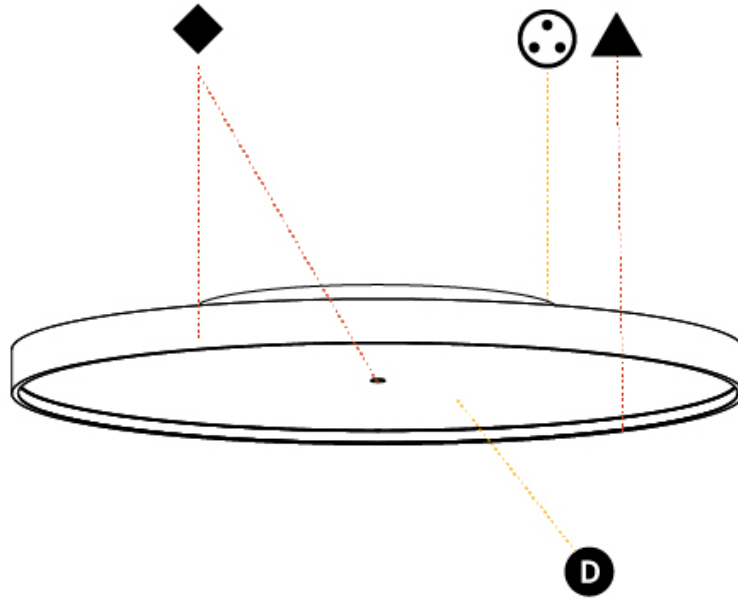

SIGN DIVA KORONA SURFACE

A3D098-

PROJECT

TYPE

SPECIFIER

QUANTITY

DATE

A