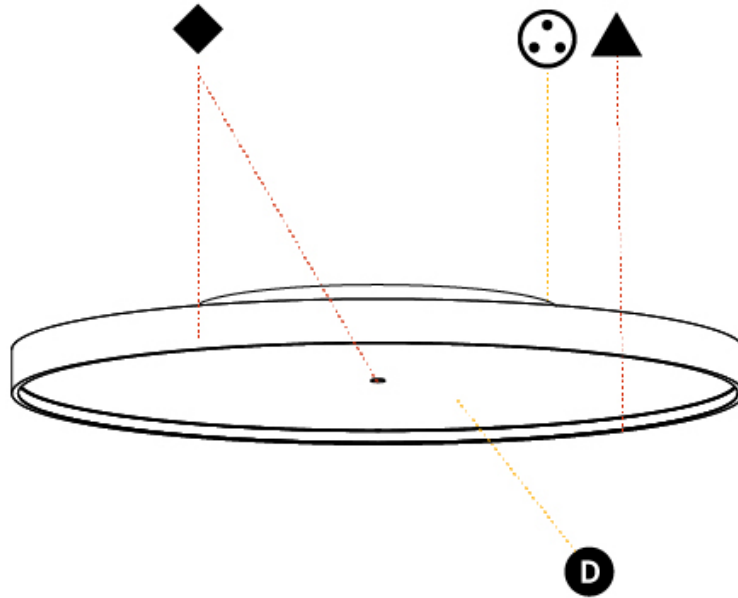

SIGN DIVA SURFACE

A3D088-

PROJECT _____

TYPE _____

SPECIFIER _____

QUANTITY _____

DATE _____